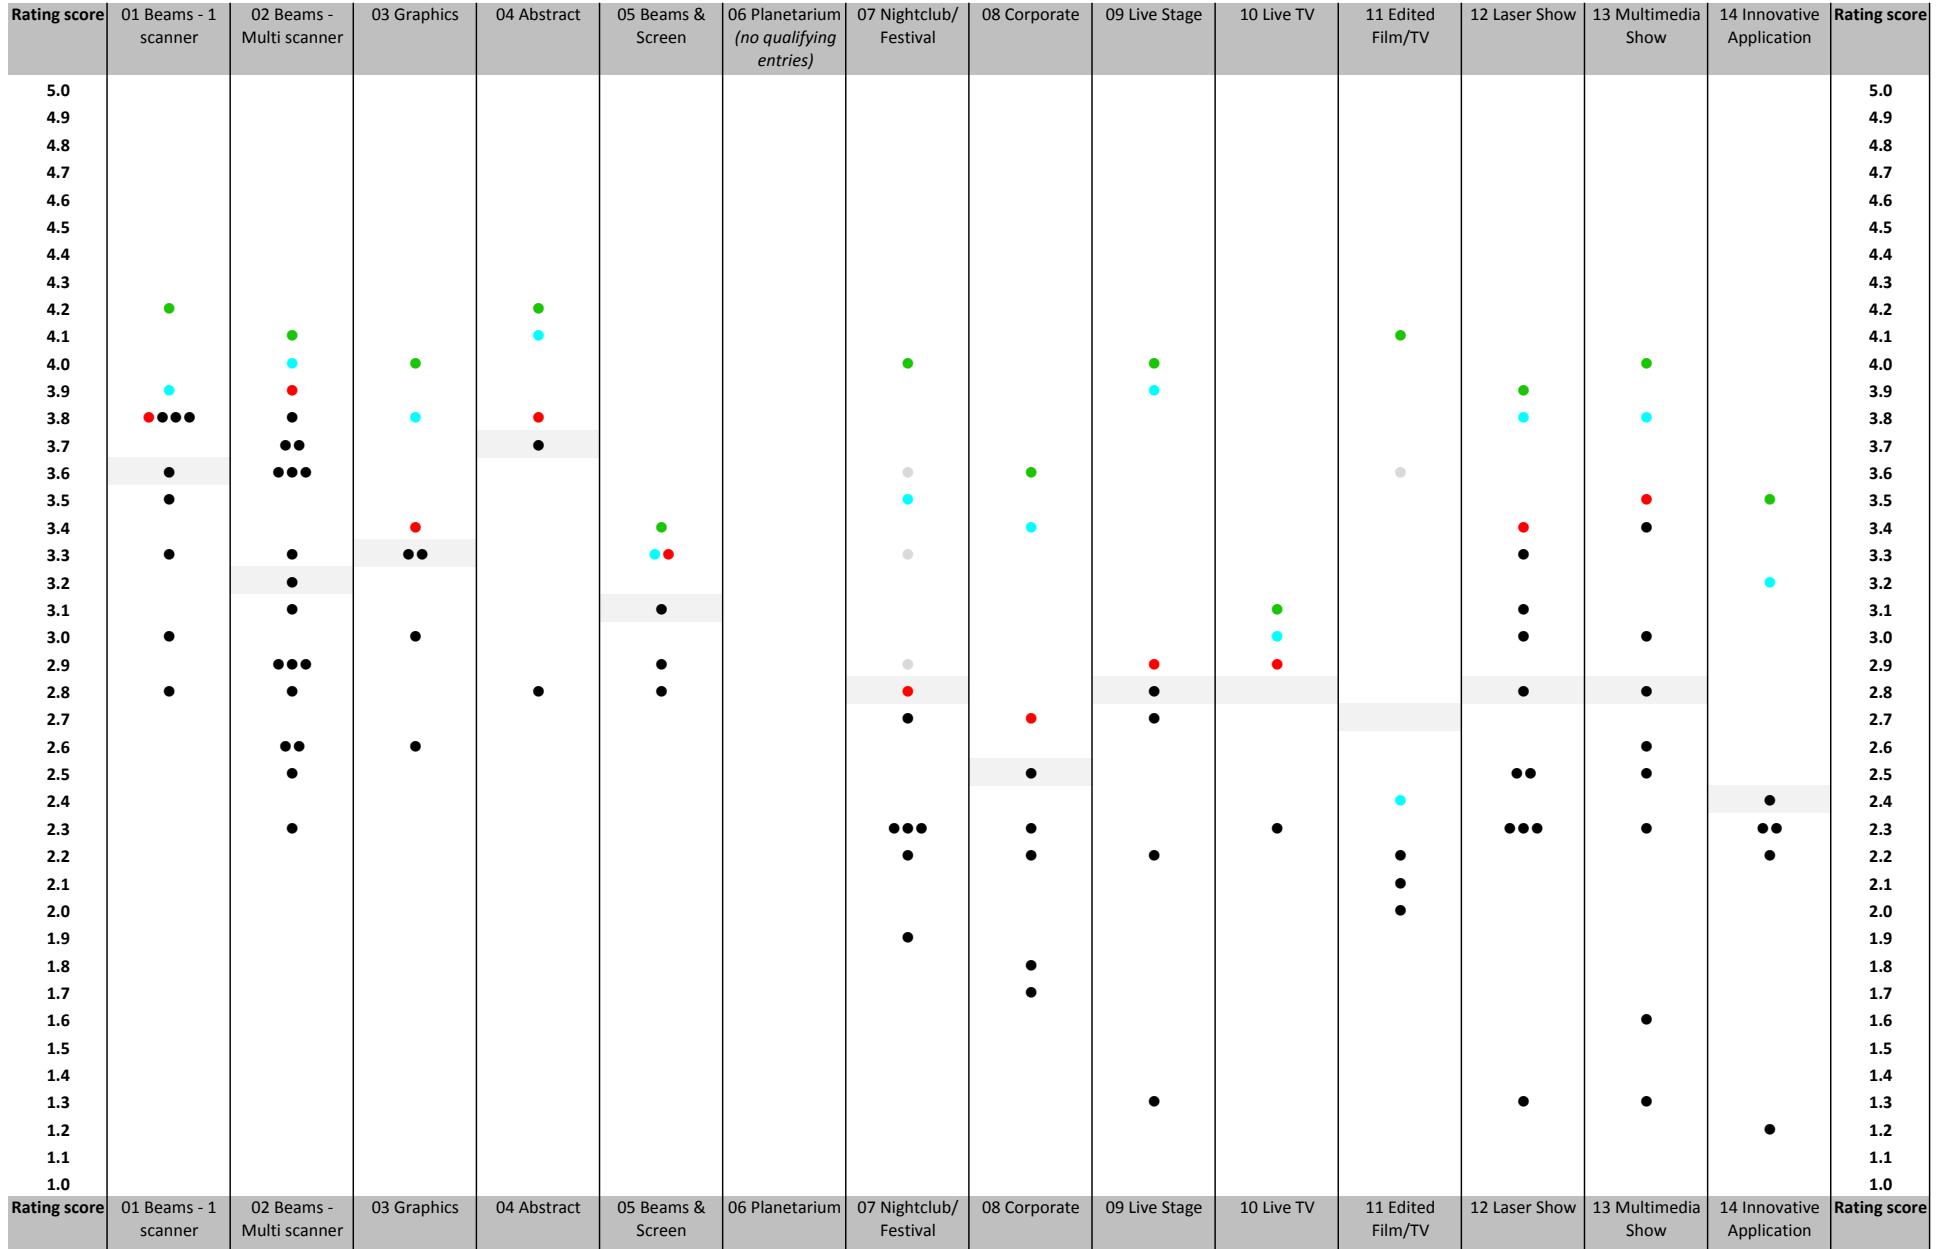

## 2015 ILDA Artistic Awards judges' ratings

Each dot represents one entry; the vertical placement of the dot indicates the entry's rating score from 1-5

The average value in each category (column) is shown by a faint gray box

● = 1st Place   ● = 2nd Place   ● = 3rd Place   ● = Disqualified due to safety concerns  
 Numeric scores were used as a guideline, but did not necessarily determine 1st-2nd-3rd placement

### 2015 ILDA Artistic Awards judges' ratings, First Place high-low variation

Each dot represents one entry; the vertical placement of the dot indicates the entry's rating score from 1-5

The average value in each category (column) is shown by a faint gray box

### 2015 ILDA Artistic Awards judges' ratings, Second Place high-low variation

Each dot represents one entry; the vertical placement of the dot indicates the entry's rating score from 1-5

The average value in each category (column) is shown by a faint gray box