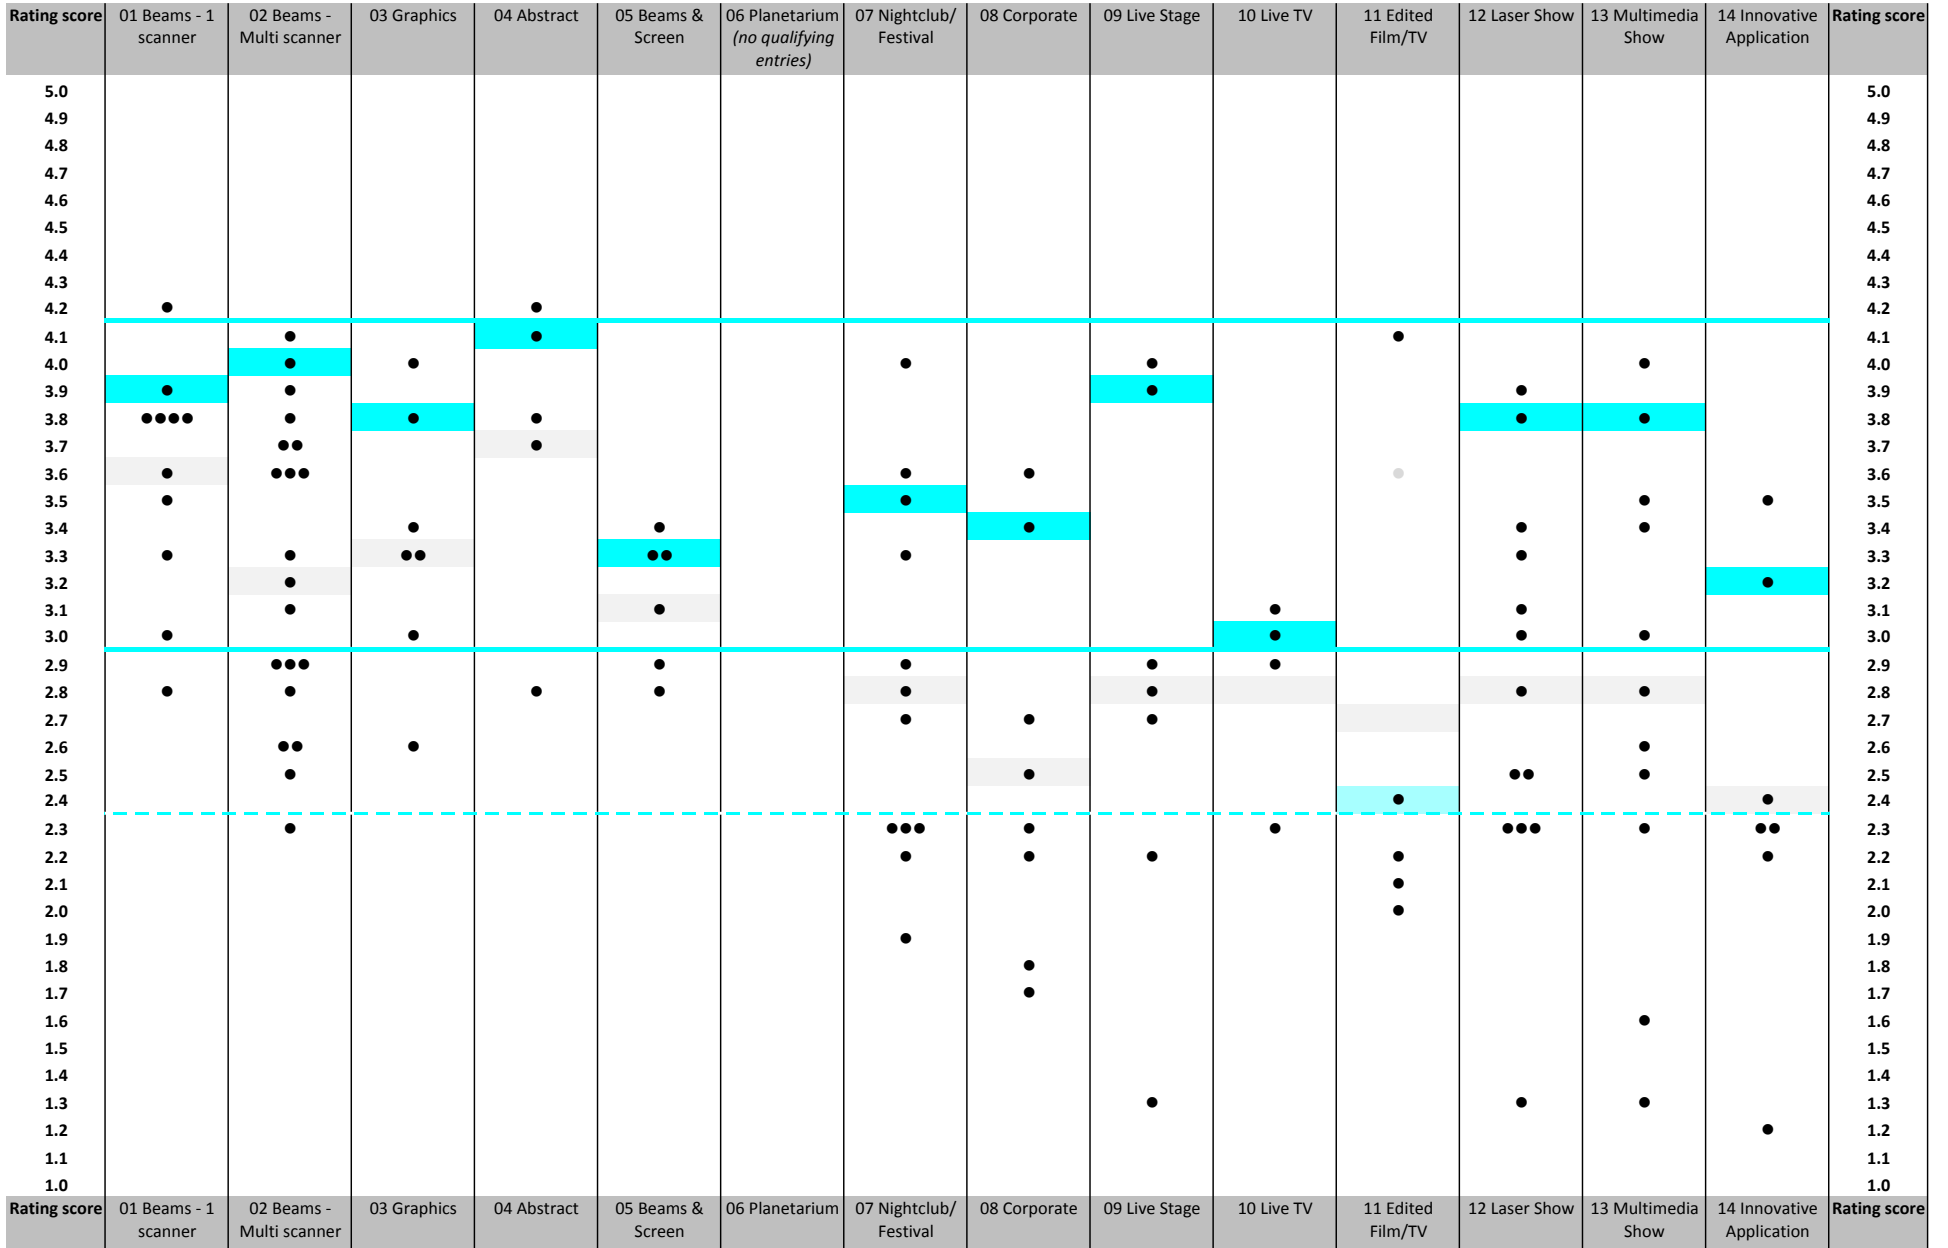

## 2015 ILDA Artistic Awards judges' ratings

Each dot represents one entry; the vertical placement of the dot indicates the entry's rating score from 1-5

The average value in each category (column) is shown by a faint gray box

● = 1st Place   ● = 2nd Place   ● = 3rd Place   ● = Disqualified due to safety concerns  
 Numeric scores were used as a guideline, but did not necessarily determine 1st-2nd-3rd placement

### 2015 ILDA Artistic Awards judges' ratings, First Place high-low variation

Each dot represents one entry; the vertical placement of the dot indicates the entry's rating score from 1-5

The average value in each category (column) is shown by a faint gray box

### 2015 ILDA Artistic Awards judges' ratings, Second Place high-low variation

Each dot represents one entry; the vertical placement of the dot indicates the entry's rating score from 1-5

The average value in each category (column) is shown by a faint gray box