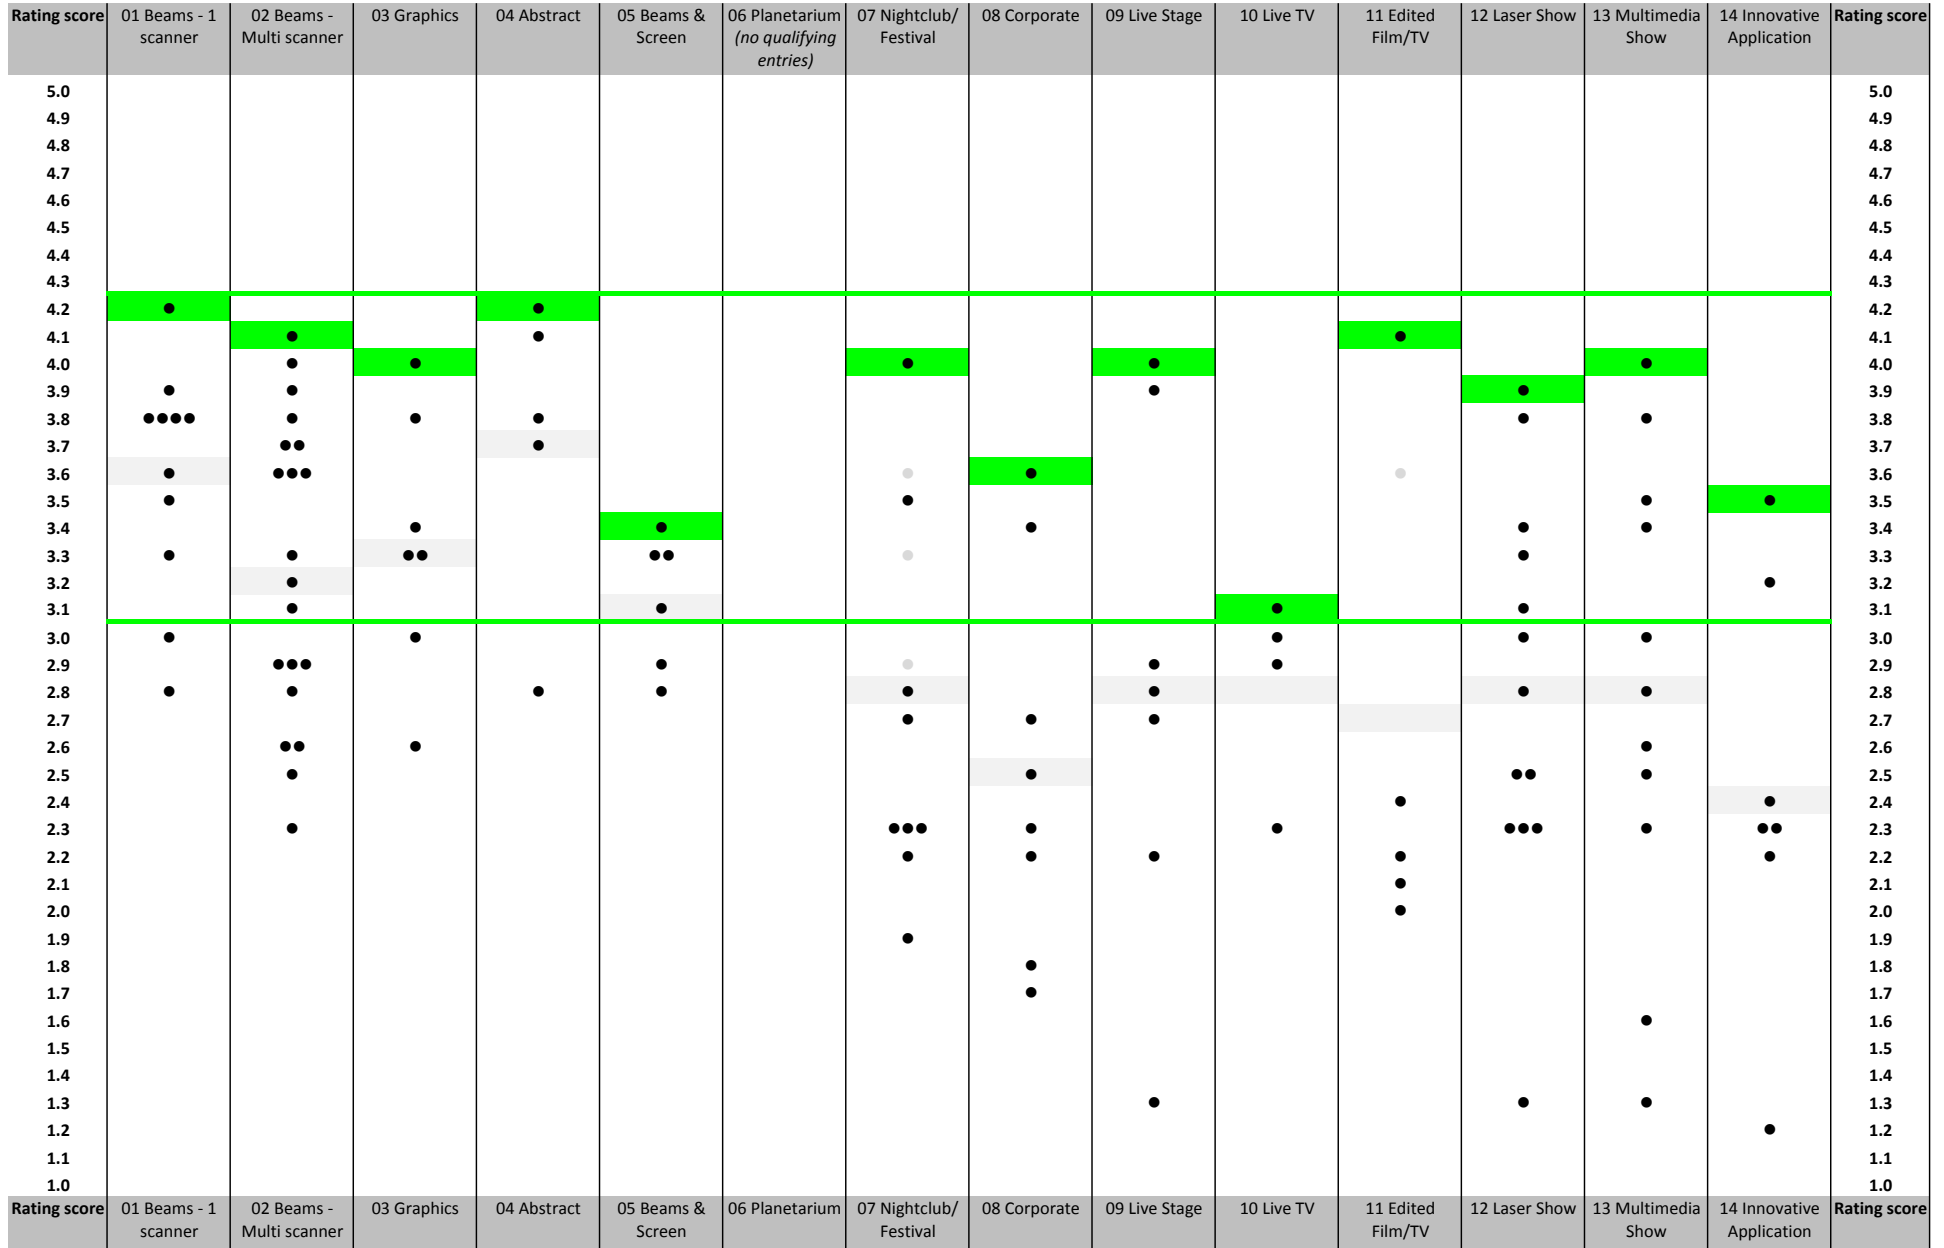

## 2015 ILDA Artistic Awards judges' ratings

Each dot represents one entry; the vertical placement of the dot indicates the entry's rating score from 1-5

The average value in each category (column) is shown by a faint gray box

● = 1st Place   ● = 2nd Place   ● = 3rd Place   ● = Disqualified due to safety concerns  
 Numeric scores were used as a guideline, but did not necessarily determine 1st-2nd-3rd placement

### 2015 ILDA Artistic Awards judges' ratings, First Place high-low variation

Each dot represents one entry; the vertical placement of the dot indicates the entry's rating score from 1-5

The average value in each category (column) is shown by a faint gray box

### 2015 ILDA Artistic Awards judges' ratings, Second Place high-low variation

Each dot represents one entry; the vertical placement of the dot indicates the entry's rating score from 1-5

The average value in each category (column) is shown by a faint gray box