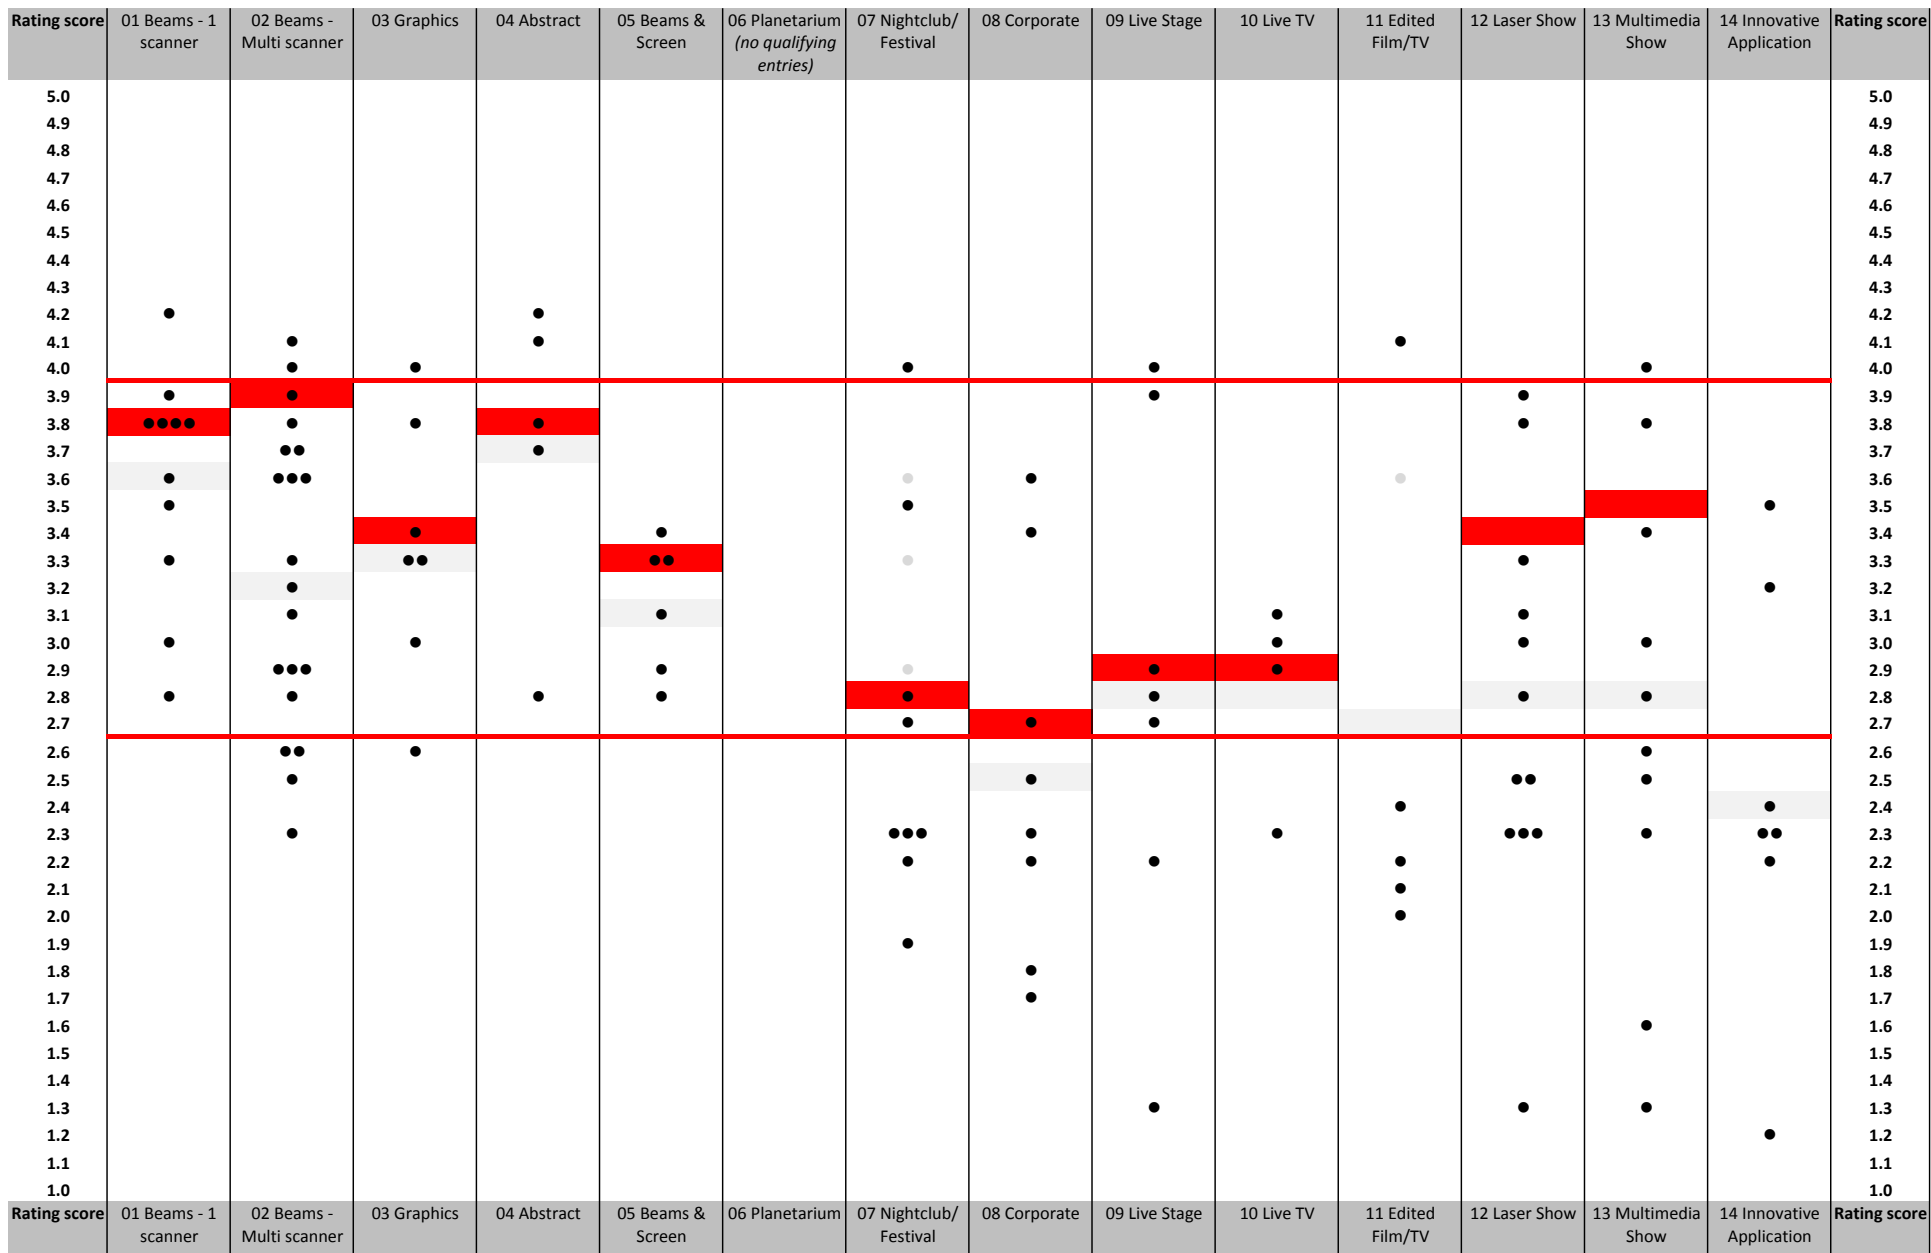

## 2015 ILDA Artistic Awards judges' ratings

Each dot represents one entry; the vertical placement of the dot indicates the entry's rating score from 1-5

The average value in each category (column) is shown by a faint gray box

### 2015 ILDA Artistic Awards judges' ratings, First Place high-low variation

Each dot represents one entry; the vertical placement of the dot indicates the entry's rating score from 1-5

The average value in each category (column) is shown by a faint gray box

### 2015 ILDA Artistic Awards judges' ratings, Second Place high-low variation

Each dot represents one entry; the vertical placement of the dot indicates the entry's rating score from 1-5

The average value in each category (column) is shown by a faint gray box

### 2015 ILDA Artistic Awards judges' ratings, Third Place high-low variation

Each dot represents one entry; the vertical placement of the dot indicates the entry's rating score from 1-5

The average value in each category (column) is shown by a faint gray box